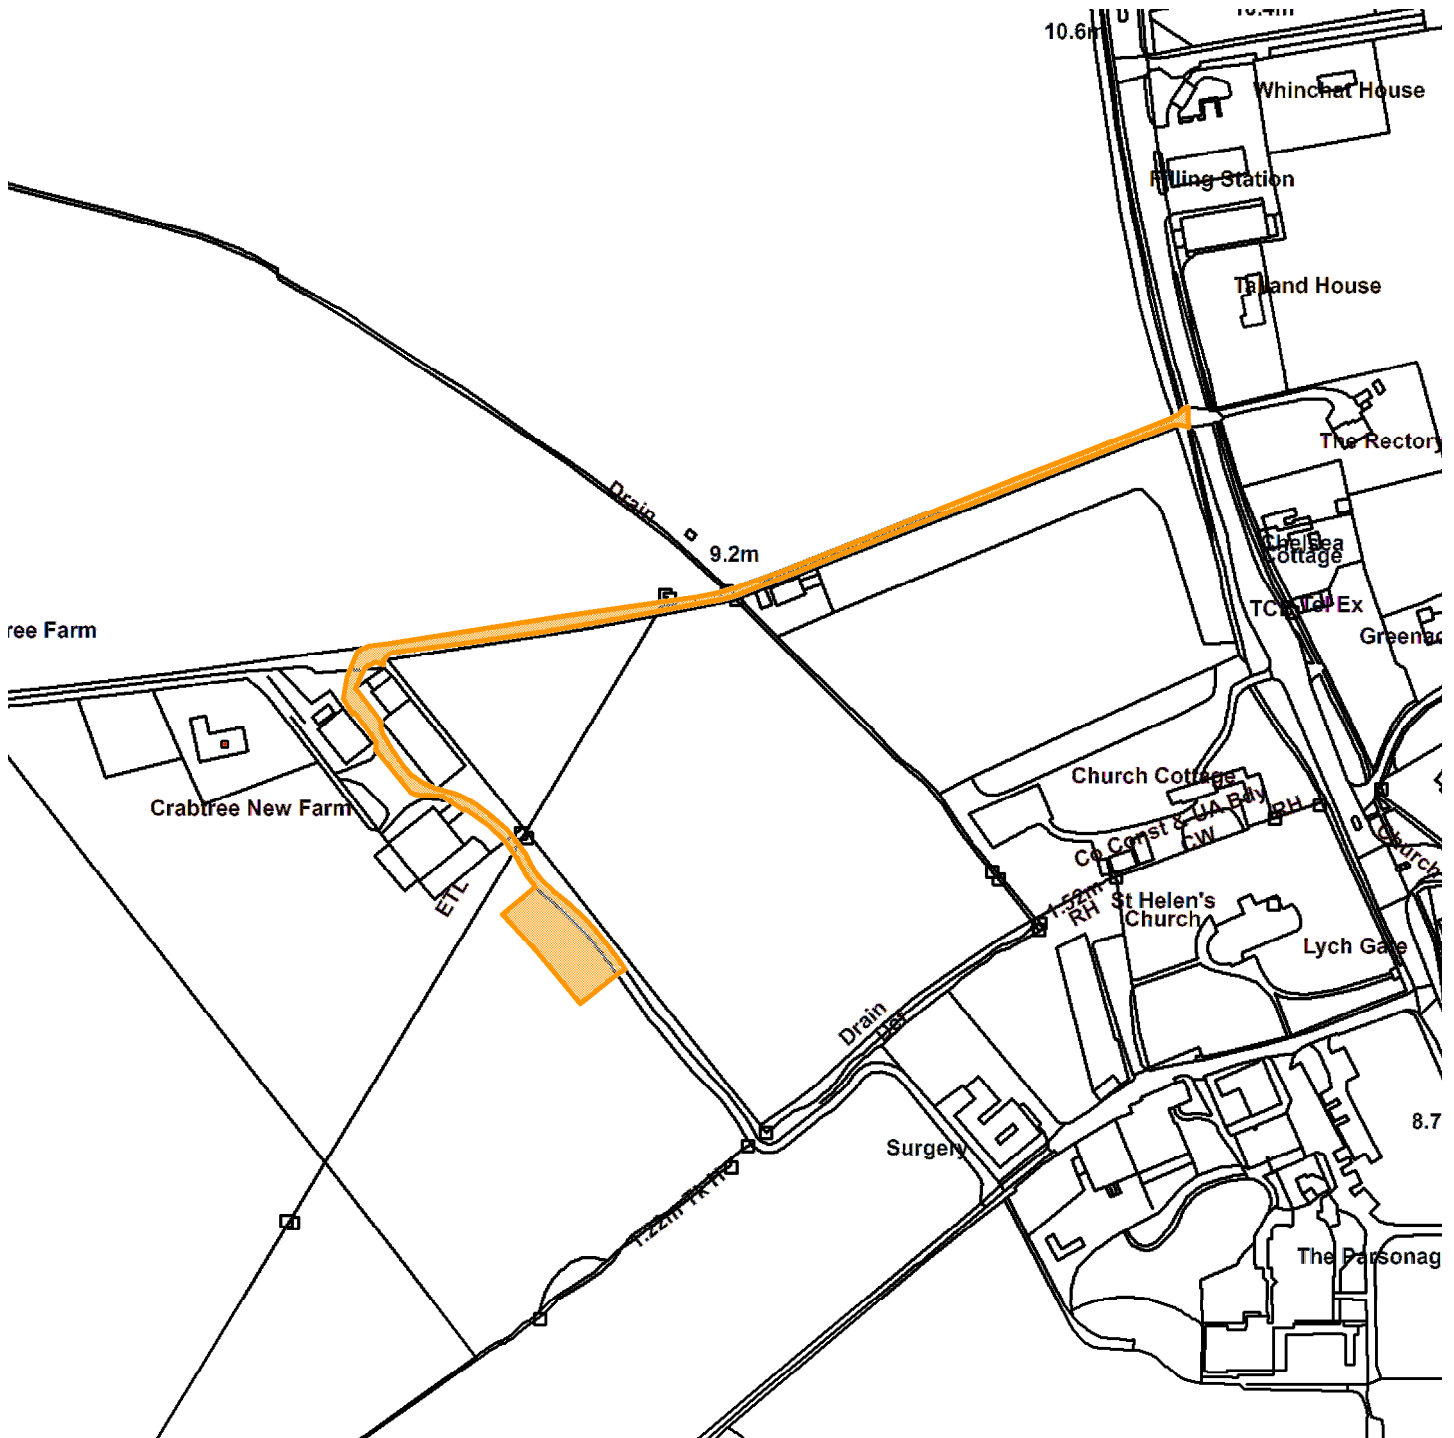

17/02824/FUL

Crabtree New Farm, Deighton, YO19 6EY

GIS by ESRI (UK)

Scale : 1:2842

Reproduced from the Ordnance Survey map with the permission of the Controller of Her Majesty's Stationery Office © Crown Copyright 2000.

Unauthorised reproduction infringes Crown Copyright and may lead to prosecution or civil proceedings.

Organisation	City of York Council
Department	Economy and Place
Comments	Site Location Plan
Date	06 February 2018
SLA Number	